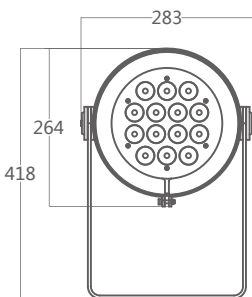

Flood light SARGA

DMX 512 **RDM** **IP67**
OUTDOOR RATED

white grey black

356 193
LED Power **180 W** ColourTemp **RGBL** Luminous **5706 lm**

356 194
LED Power **180 W** ColourTemp **RGBA** Luminous **4551 lm**

356 195
LED Power **180 W** ColourTemp **RGBW** Luminous **5135 lm**

LIGHT DISTRIBUTION